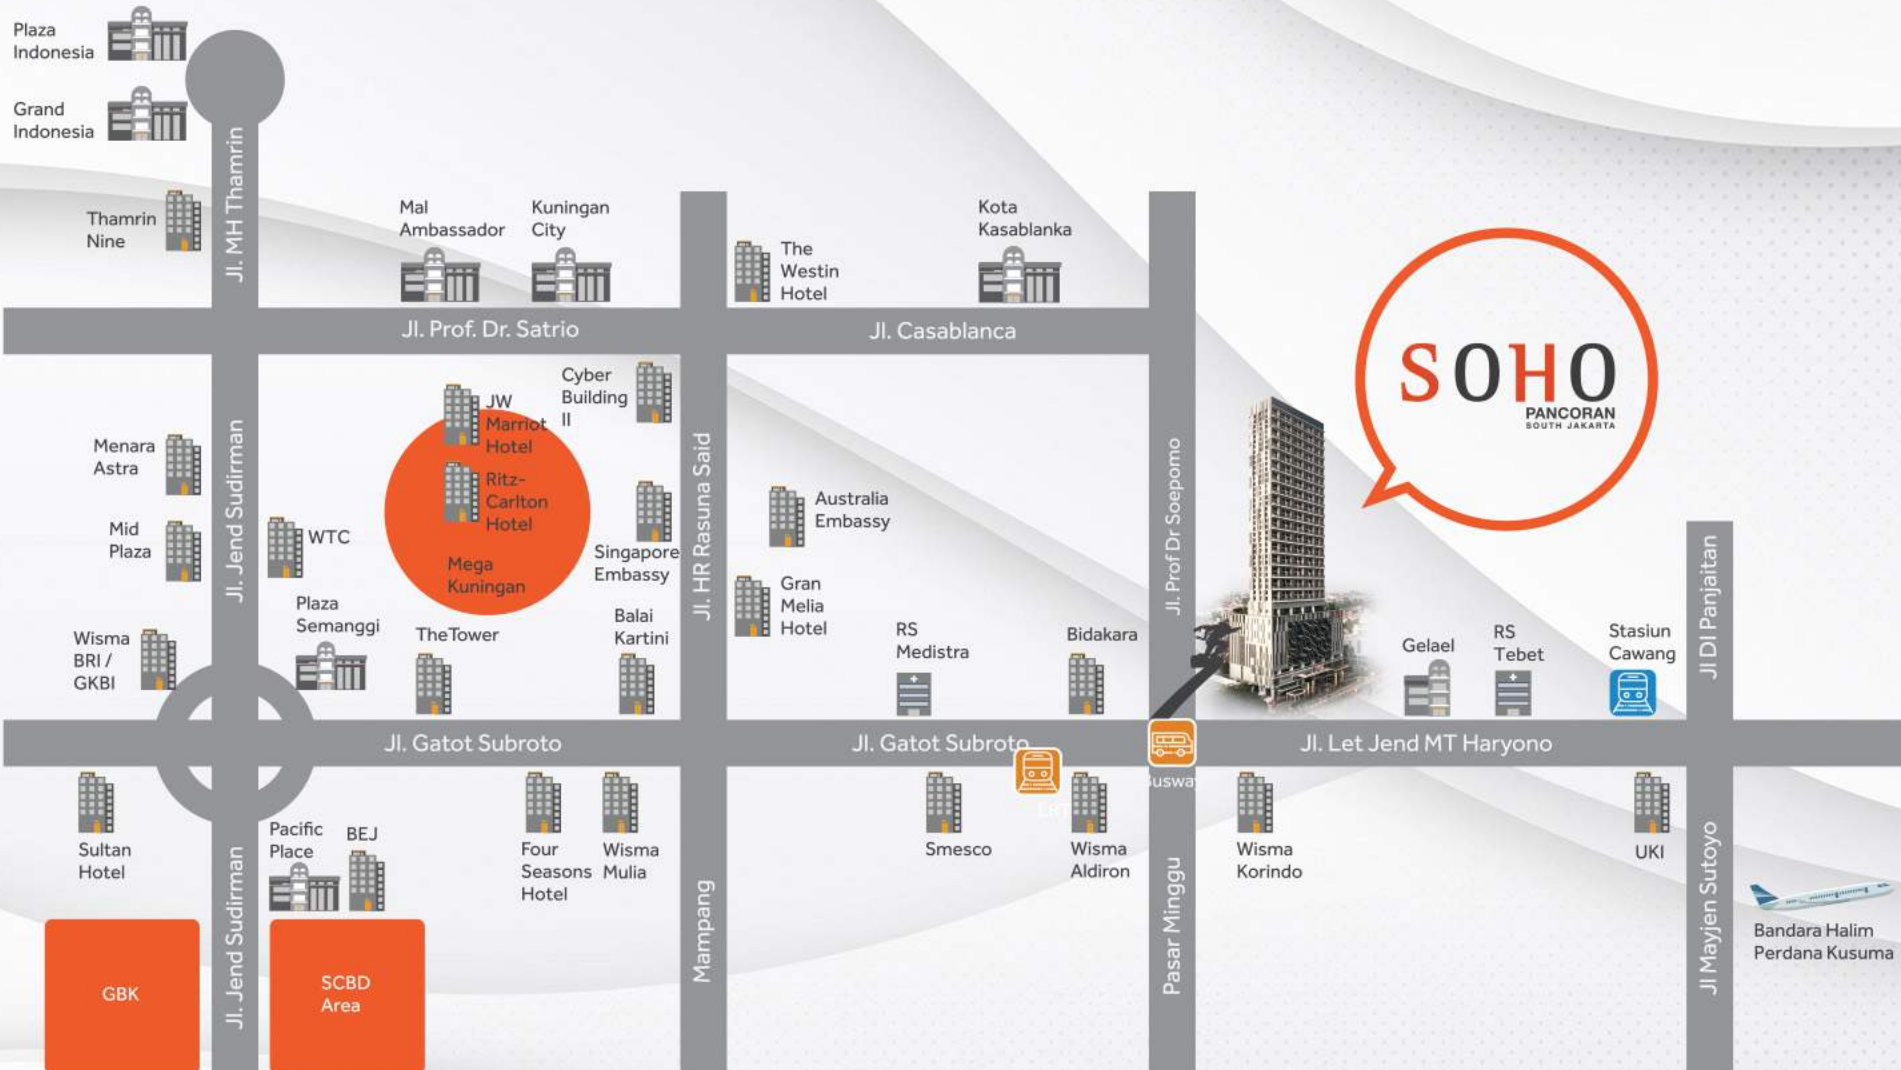

SOHO
PANCORAN
SOUTH JAKARTA

Ready Stock Units!

SMART OFFICE HOME OFFICE

subsidiary of :

**AGUNG
PODOMORO
LAND**

Living in Style

Work & Live In One Place

PRESTIGIOUS LOCATION

- ★ 1 MINS FROM TUGU PANCORAN
- ★ 1 MINS FROM TRANSJAKARTA SHELTER
- ★ 2 MINS TO TOLL JAGORAWI & TANJUNG PRIOK
RING ROAD
- ★ 2 MINS TO INNER RINGROAD ENTRANCE TO
INTERNATIONAL AIRPORT
- ★ 5 MINS TO PANCORAN LRT STATION
- ★ 5 MINS TO GATOT SUBROTO & KUNINGAN
- ★ 10 MINS TO SCBD AREA